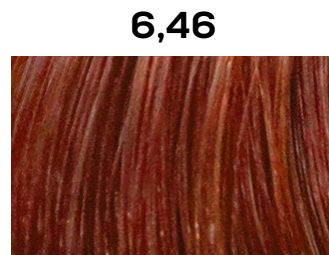

10 1/2, 1

10,1

10,1 Cool Inforced

VIOLETT / IRISÉ

4,20

8,21

9,21

10,21

MUST
HAVE

GOLD

4,3

5,3

MUST
HAVE

6,3

MUST
HAVE

7,03

7,3

MUST
HAVE

8,03

8,3

MUST
HAVE

8,30

9,03

MUST
HAVE

9,3

KUPFER

ROT

MOKKA

KÜHLES BRAUN

WARMES BRAUN

4,35

5,32