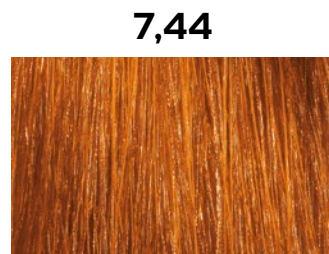

10 1/2, 1

10,1

10,1 Cool Inforced

VIOLETT / IRISÉ

4,20

8,21

9,21

10,21

MUST
HAVE

GOLD

4,3

5,3

MUST
HAVE

6,3

MUST
HAVE

7,03

7,3

MUST
HAVE

8,03

8,3

MUST
HAVE

8,30

9,03

MUST
HAVE

9,3

KUPFER

ROT

MOKKA

KÜHLES BRAUN

WARMES BRAUN

4,35

5,32