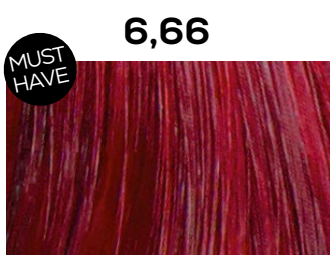

10 1/2, 1

10,1

10,1 Cool Inforced

VIOLETT / IRISÉ

4,20

8,21

9,21

10,21

MUST
HAVE

GOLD

4,3

5,3

MUST
HAVE

6,3

MUST
HAVE

7,03

7,3

MUST
HAVE

8,03

8,3

MUST
HAVE

8,30

9,03

MUST
HAVE

9,3

KUPFER

ROT

MOKKA

KÜHLES BRAUN

WARMES BRAUN

4,35

5,32