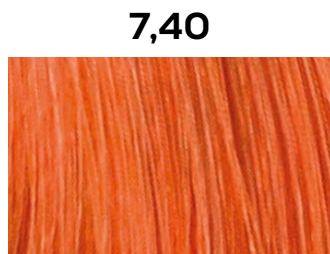

10 1/2, 1

10,1

10,1 Cool Inforced

VIOLETT / IRISÉ

4,20

8,21

9,21

10,21

MUST
HAVE

GOLD

4,3

5,3

MUST
HAVE

6,3

MUST
HAVE

7,03

7,3

MUST
HAVE

8,03

8,3

MUST
HAVE

8,30

9,03

MUST
HAVE

9,3

KUPFER

ROT

MOKKA

KÜHLES BRAUN

WARMES BRAUN

4,35

5,32